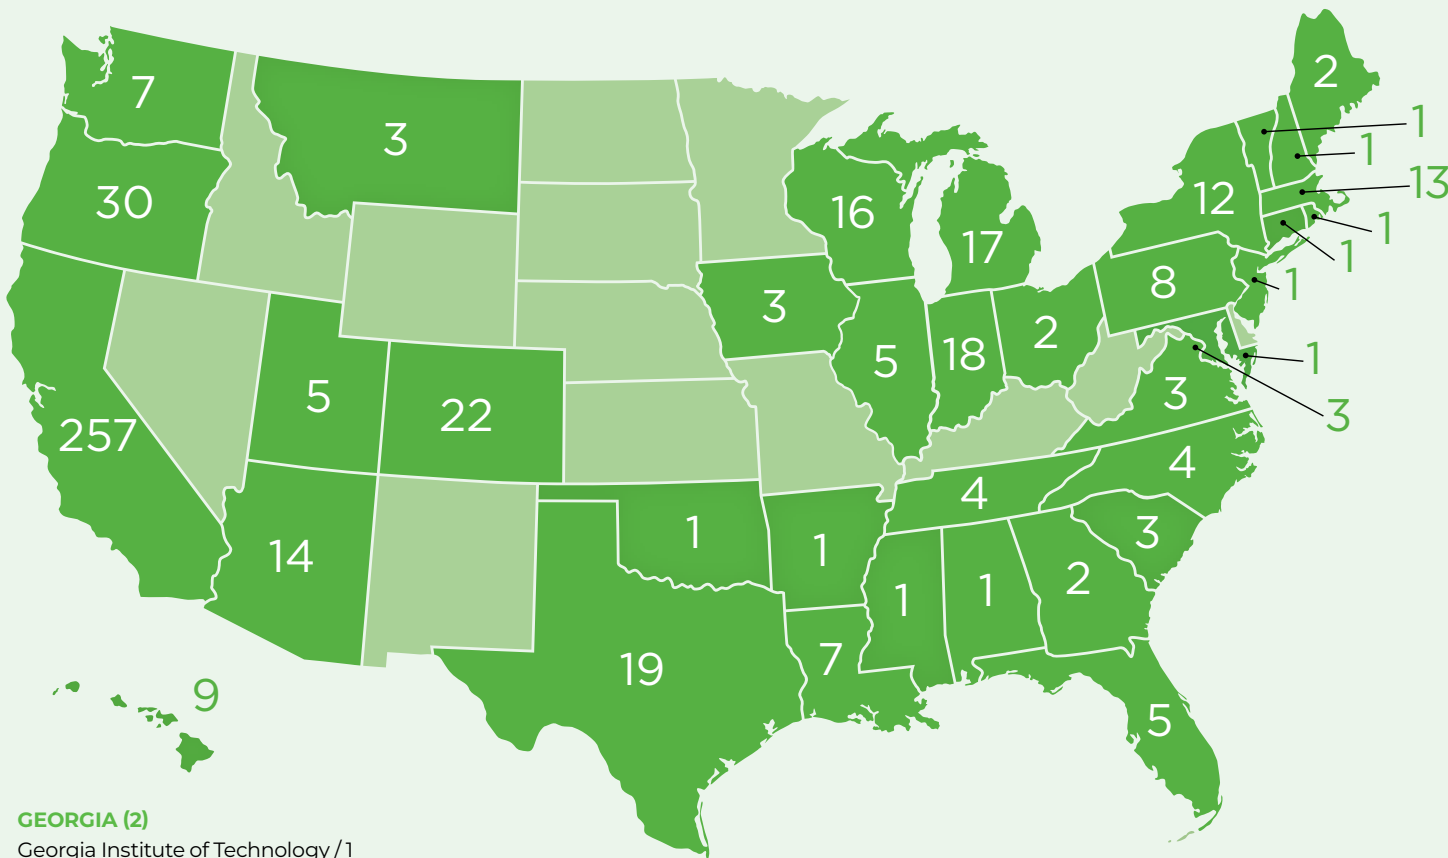

CONGRATULATIONS MIRA COSTA CLASS OF 2022

Be Bold. Be Courageous. Be your Best.
The MBEF community is honored to be part of your journey.

- ALABAMA (1)**
Auburn University / 1
- ARIZONA (14)**
Arizona State University / 3
Embry-Riddle Aeronautical University / 1
Grand Canyon University / 1
University of Arizona / 9
- ARKANSAS (1)**
University of Arkansas / 1
- CALIFORNIA (257)**
California Institute of the Arts / 1
California Lutheran University / 1
California Polytechnic State University, Pomona / 1
California Polytechnic State University, San Luis Obispo / 22
California State University, Chico / 3
California State University, Fullerton / 2
California State University, Long Beach / 1
California State University, Sacramento / 1
California State University, San Marcos / 3
Chapman University / 3
Cypress College / 1
El Camino College / 51
Loyola Marymount University / 5
Musicians Institute Hollywood / 1
Orange Coast College / 1
Otis College of Art & Design / 2
Pepperdine University / 2
San Diego State University / 14
San Francisco State University / 1
Santa Barbara City College / 5
Santa Clara University / 2
Santa Monica College / 11
University of California, Berkeley / 26
University of California, Davis / 11
University of California, Irvine / 12
University of California, Los Angeles / 22
University of California, Riverside / 6
University of California, San Diego / 5
University of California, Santa Barbara / 12
University of California, Santa Cruz / 7
University of the Pacific / 1
University of Southern California / 14
University of San Diego / 1
University of San Francisco / 4
University of Redlands / 1
Westcliff University / 1
- COLORADO (22)**
Colorado State University / 2
University of Colorado, Boulder / 16
University of Denver / 4
- CONNECTICUT (1)**
University of Connecticut / 1
- FLORIDA (5)**
Florida State University / 1
Miami Dade Community College / 1
University of Florida / 1
University of Miami / 2