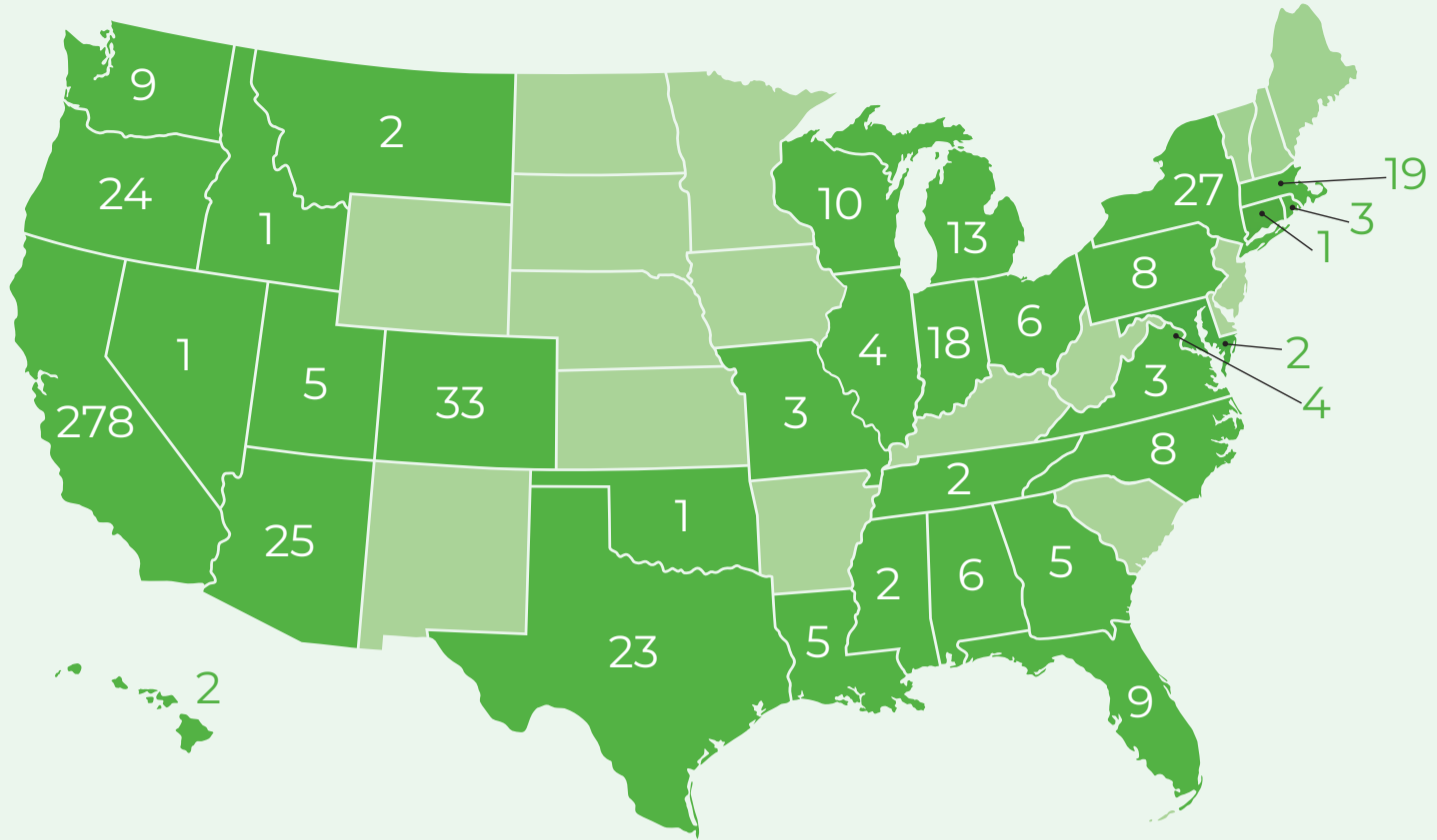

GRADUATING CLASS OF 2024

MIRA COSTA HIGH SCHOOL

Thank you for partnering with us to create exceptional educational opportunities.
The adventure awaits for our graduates!

ALABAMA (6)

Auburn University / 3
University of Alabama / 3

ARIZONA (25)

Arizona State University / 2
University of Arizona / 23

CALIFORNIA (278)

Academy of the Arts San Francisco / 1
Art Center College of Design / 1
Biola University / 1
Cal Maritime / 1
California State Polytechnic University, Humboldt / 1
California State Polytechnic University, Pomona / 1
California State Polytechnic University, San Luis Obispo / 20
California State University, Bakersfield / 1
California State University, Chico / 3
California State University, Dominguez Hills / 1
California State University, Fresno / 1
California State University, Fullerton / 3
California State University, Long Beach / 2
California State University, Northridge / 3
California State University, San Marcos / 2
Chapman University / 5
Claremont McKenna / 2
Cuesta Community College / 1
El Camino Community College / 42
Fullerton College / 1
Golden West College / 1
Harvey Mudd College / 1
Loyola Marymount University / 8
Otis College of Art and Design / 1
Pepperdine University / 2
Point Loma Nazarene University / 1
San Diego Miramar Community College / 1
San Diego State University / 12
San Francisco State University / 1
Santa Barbara City College / 17
Santa Monica City College / 10
Sling Pilot Academy / 1
Southern California Regional Occupational Center / 1
Stanford University / 5
University of California, Berkeley / 18
University of California, Davis / 9
University of California, Irvine / 14
University of California, Los Angeles / 22
University of California, Merced / 2
University of California, Riverside / 2
University of California, San Diego / 3
University of California, Santa Barbara / 24
University of California, Santa Cruz / 6
University of Redlands / 1
University of Southern California / 21
University of The Pacific / 1